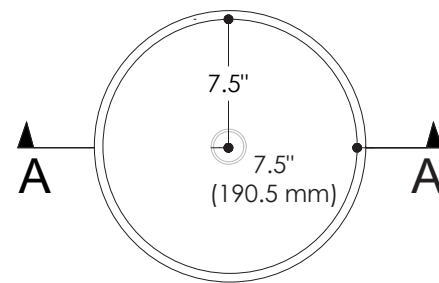

SECTION A

1 888 500.2580
info@CygneBeton.com
—
CygneBeton.com

Partner of the APDIQ
Partner of Les Elles de la Construction
License RBQ : 5723-3975-01
Member : Concrete Countertop Institute
Handmade- Montreal (QC) Canada