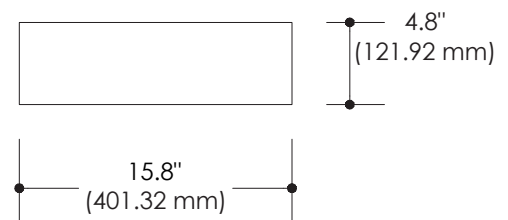

SECTION A

1 888 500.2580
info@CygneBeton.com
—
CygneBeton.com

Partner of the APDIQ
Partner of Les Elles de la Construction
License RBQ : 5723-3975-01
Member : Concrete Countertop Institute
Handmade- Montreal (QC) Canada