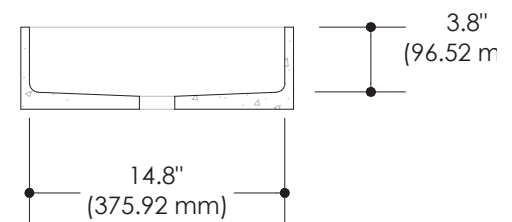

SECTION A

1 888 500.2580
info@CygneBeton.com
—
CygneBeton.com

Partner of the APDIQ
Partner of Les Elles de la Construction
License RBQ : 5723-3975-01
Member : Concrete Countertop Institute
Handmade- Montreal (QC) Canada