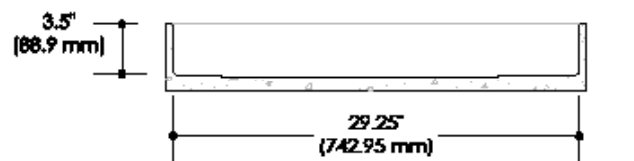

MYSTERY

COUNTERTOP SINK

FEATURES

- Custom counter size
- Cavity size not customizable:
29.25" X 14.00" X 3.5"
- Wall or countertop faucet

SPECIFICATIONS

- Artisanal products made locally
- 20 to 30 % of cement replaced by glass
- Recycled and reuse of aggregate and other concrete product.
- Recyclable products-Complies with the standards : CSA, A23.1/A23.2, A23.3, A23.4 & A3000
- Measurements and colors may vary by +/- 1/8" (3 mm)
- 5 year warranty

PLUMBING

The drain opening is standard with 1 3/4" piping. All our sinks and basins are designed without an overflow.

SECTION A

SECTION B

1 888 500.2580
info@CygneBeton.com
—
CygneBeton.com

Partner of the APDIQ 
Partner of Les Elles de la Construction 
License RBQ : 5723-3975-01
Member : Concrete Countertop Institute 
Handmade- Montreal (QC) Canada