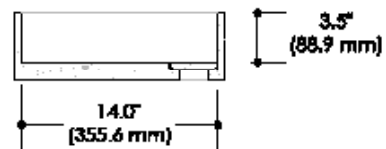

PLUMBING

The drain opening is standard with 1 3/4" piping. All our sinks and basins are designed without an overflow.

SECTION A

SECTION B

1 888 500.2580
info@CygneBeton.com
—
CygneBeton.com

Partner of the APDIQ 
Partner of Les Elles de la Construction 
License RBQ : 5723-3975-01
Member : Concrete Countertop Institute 
Handmade- Montreal (QC) Canada