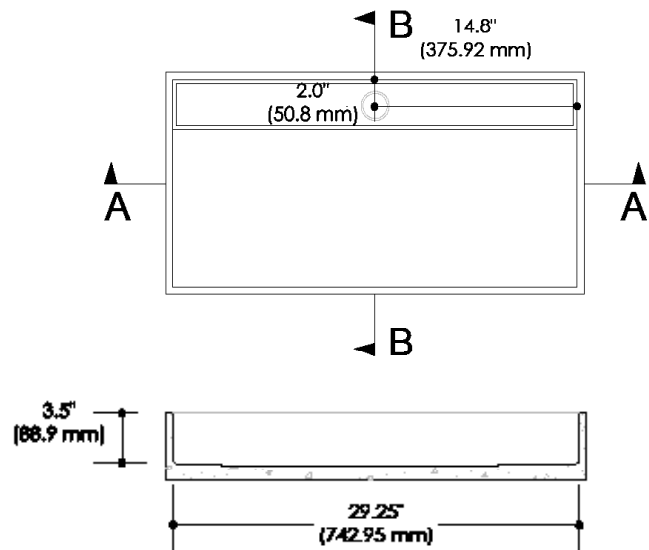

MYSTERY

COUNTERTOP SINK

FEATURES

- Custom counter size
- Cavity size not customizable:
29.25" X 14.00" X 3.5"
- Wall or countertop faucet

SPECIFICATIONS

- Artisanal products made locally
- 20 to 30 % of cement replaced by glass
- Recycled and reuse of aggregate and other concrete product.
- Recyclable products-Complies with the standards : CSA, A23.1/A23.2, A23.3, A23.4 & A3000
- Measurements and colors may vary by +/- 1/8" (3 mm)
- 5 year warranty

PLUMBING

The drain opening is standard with 1 3/4" piping. All our sinks and basins are designed without an overflow.

SECTION A

SECTION B

1 888 500.2580
info@CygneBeton.com
—
CygneBeton.com

Partner of the APDIQ 
Partner of Les Elles de la Construction 
License RBQ : 5723-3975-01
Member : Concrete Countertop Institute 
Handmade- Montreal (QC) Canada