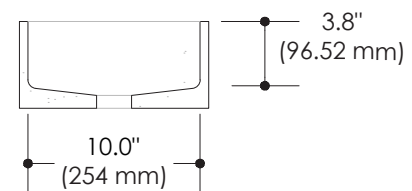

A SUSTAINABLE CHOICE

Beyond the uniqueness and elegance of our products, choosing us is to make a gesture in favor of the environment and the sustainable economy. All Cygne béton products are eco-responsible*

FEATURES

- Custom counter size
- Cavity size not customizable:
  12" X 10" X 3.8"
- Wall or countertop faucet

SPECIFICATIONS

- -Artisanal products made locally
- -20 to 30 % of cement replaced by glass
- -Recycled and reuse of aggregate and other concrete product.
- -Recyclable products-Complies with the standards : CSA, A23.1/A23.2, A23.3, A23.4 & A3000
- -Measurements and colors may vary by +/- 1/8" (3 mm)
- -5 year warranty

PLUMBING

The drain opening is standard with 1 3/4" piping. All our sinks and basins are designed without an overflow.

SECTION B

1 888 500.2580
info@CygneBeton.com
—
CygneBeton.com

Partner of the APDIQ
Partner of Les Elles de la Construction
License RBQ : 5723-3975-01
Member : Concrete Countertop Institute
Handmade- Montreal (QC) Canada