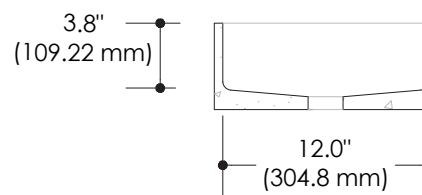

A SUSTAINABLE CHOICE

Beyond the uniqueness and elegance of our products, choosing us is to make a gesture in favor of the environment and the sustainable economy. All Cygne béton products are eco-responsible*

FEATURES

- Custom counter size
- Cavity size not customizable:
  12" X 10" X 3.8"
- Wall or countertop faucet

SPECIFICATIONS

- -Artisanal products made locally
- -20 to 30 % of cement replaced by glass
- -Recycled and reuse of aggregate and other concrete product.
- -Recyclable products-Complies with the standards : CSA, A23.1/A23.2, A23.3, A23.4 & A3000
- -Measurements and colors may vary by +/- 1/8" (3 mm)
- -5 year warranty

PLUMBING

The drain opening is standard with 1 3/4" piping. All our sinks and basins are designed without an overflow.

SECTION A

SECTION B

1 888 500.2580
info@CygneBeton.com
—
CygneBeton.com

Partner of the APDIQ
Partner of Les Elles de la Construction
License RBQ : 5723-3975-01
Member : Concrete Countertop Institute
Handmade- Montreal (QC) Canada