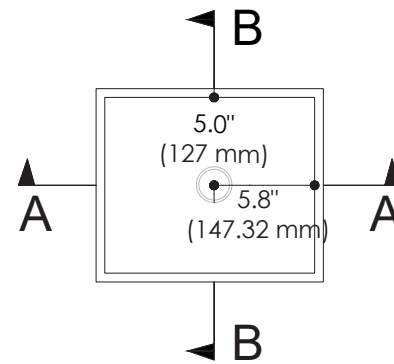

A SUSTAINABLE CHOICE

Beyond the uniqueness and elegance of our products, choosing us is to make a gesture in favor of the environment and the sustainable economy. All Cygne béton products are eco-responsible*

FEATURES

- Custom counter size
- Cavity size not customizable:
  12" X 10" X 3.8"
- Wall or countertop faucet

SPECIFICATIONS

- -Artisanal products made locally
- -20 to 30 % of cement replaced by glass
- -Recycled and reuse of aggregate and other concrete product.
- -Recyclable products-Complies with the standards : CSA, A23.1/A23.2, A23.3, A23.4 & A3000
- -Measurements and colors may vary by +/- 1/8" (3 mm)
- -5 year warranty

PLUMBING

The drain opening is standard with 1 3/4" piping. All our sinks and basins are designed without an overflow.

SECTION A

SECTION B

1 888 500.2580
info@CygneBeton.com
—
CygneBeton.com

Partner of the APDIQ
Partner of Les Elles de la Construction
License RBQ : 5723-3975-01
Member : Concrete Countertop Institute
Handmade- Montreal (QC) Canada