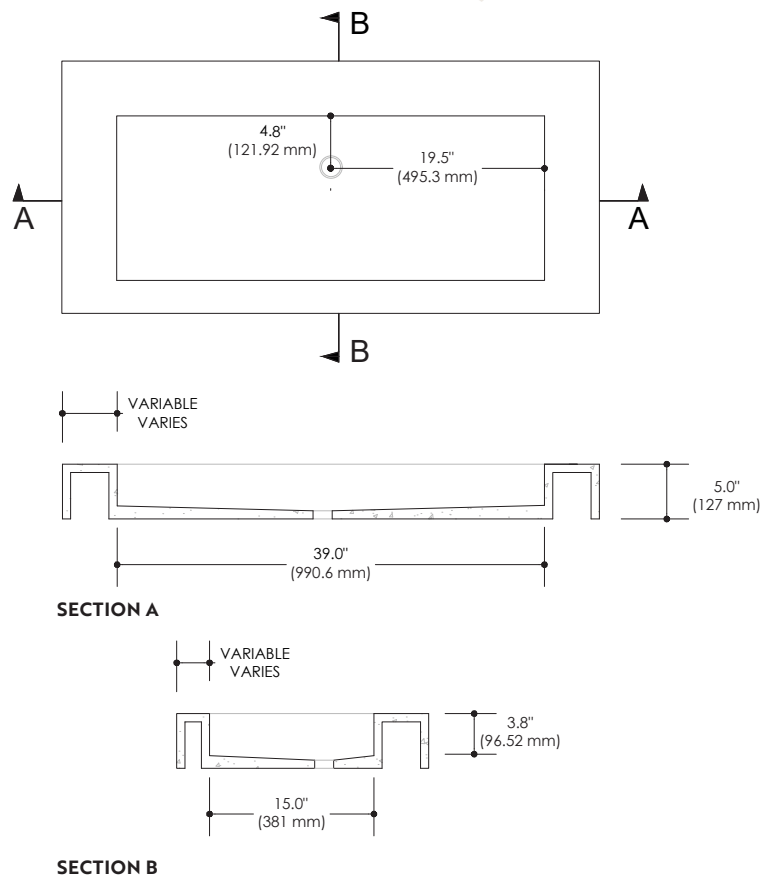

1 888 500.2580
info@CygneBeton.com
—
CygneBeton.com

Partner of the APDIQ
Partner of Les Elles de la Construction
License RBQ : 5723-3975-01
Member : Concrete Countertop Institute
Handmade- Montreal (QC) Canada