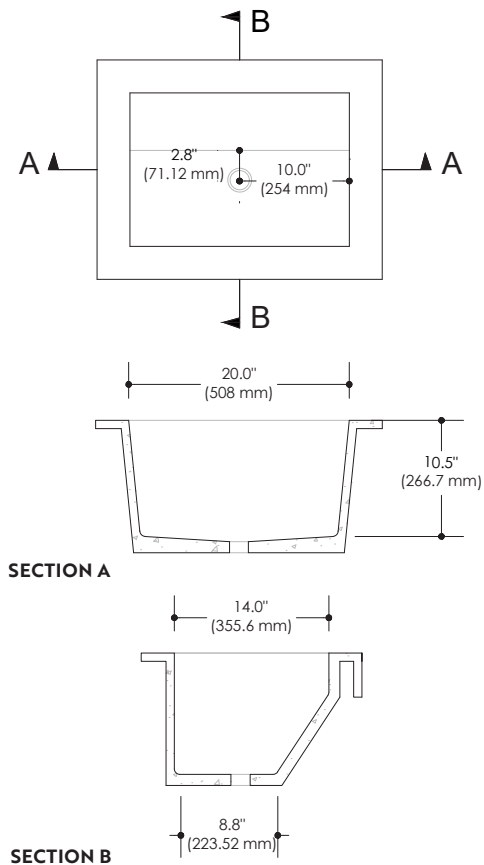

BORÉAL

COUNTERTOP SINK

FEATURES

- Custom counter size
- Cavity size not customizable:
20.00" X 14.00" X 10.5"
- Wall or countertop faucet

SPECIFICATIONS

- Artisanal products made locally
- 20 to 30 % of cement replaced by glass
- Recycled and reuse of aggregate and other concrete product.
- Recyclable products-Complies with the standards : CSA, A23.1/A23.2, A23.3, A23.4 & A3000
- Measurements and colors may vary by +/- 1/8" (3 mm)
- 5 year warranty

PLUMBING

The drain opening is standard with 1 3/4" piping. All our sinks and basins are designed without an overflow.

1 888 500.2580
 info@CygneBeton.com
 —
 CygneBeton.com

Partner of the APDIQ
 Partner of Les Elles de la Construction
 License RBQ : 5723-3975-01
 Member : Concrete Countertop Institute
 Handmade- Montreal (QC) Canada