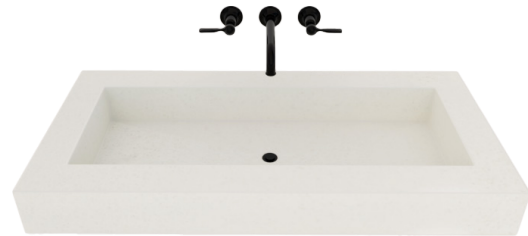

CYGNE
BETON

Naturally elegant!

BELLY

COUNTERTOP SINK

CYGNE LIGNE
Custom-Crafted

COLLECTION
FINE PLUMBING

A SUSTAINABLE CHOICE

Beyond the uniqueness and elegance of our products, choosing us is to make a gesture in favor of the environment and the sustainable economy. All Cygne béton products are eco-responsible*

BELLY

COUNTERTOP SINK

FEATURES

- Custom counter size
- Cavity size not customizable:
40.50" X 14.50" X 4.3"
- Wall or countertop faucet

SPECIFICATIONS

- Artisanal products made locally
- 20 to 30 % of cement replaced by glass
- Recycled and reuse of aggregate and other concrete product.
- Recyclable products-Complies with the standards : CSA, A23.1/A23.2, A23.3, A23.4 & A3000
- Measurements and colors may vary by +/- 1/8" (3 mm)
- 5 year warranty

PLUMBING

The drain opening is standard with 1 3/4" piping.
All our sinks and basins are designed without an overflow

SECTION A

SECTION B

1 888 500.2580
info@CygneBeton.com
—
CygneBeton.com

Partner of the APDIQ 
Partner of Les Elles de la Construction 
License RBQ : 5723-3975-01
Member : Concrete Countertop Institute 
Handmade- Montreal (QC) Canada

BELLY

COUNTERTOP SINK

ELEGANT COLORS

Cygne béton offers a range of colours that will blend harmoniously into your dream decor. All our products can be ordered with one of these colors. You can even personalise your own.