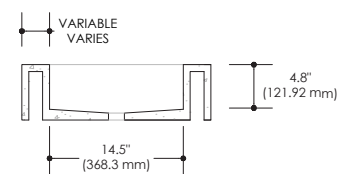

BELLY

COUNTERTOP SINK

FEATURES

- Custom counter size
- Cavity size not customizable:
40.50" X 14.50" X 4.3"
- Wall or countertop faucet

SPECIFICATIONS

- Artisanal products made locally
- 20 to 30 % of cement replaced by glass
- Recycled and reuse of aggregate and other concrete product.
- Recyclable products-Complies with the standards : CSA, A23.1/A23.2, A23.3, A23.4 & A3000
- Measurements and colors may vary by +/- 1/8" (3 mm)
- 5 year warranty

PLUMBING

The drain opening is standard with 1 3/4" piping.
All our sinks and basins are designed without an overflow

SECTION A

SECTION B

1 888 500.2580
info@CygneBeton.com
—
CygneBeton.com

Partner of the APDIQ 
Partner of Les Elles de la Construction 
License RBQ : 5723-3975-01
Member : Concrete Countertop Institute 
Handmade- Montreal (QC) Canada