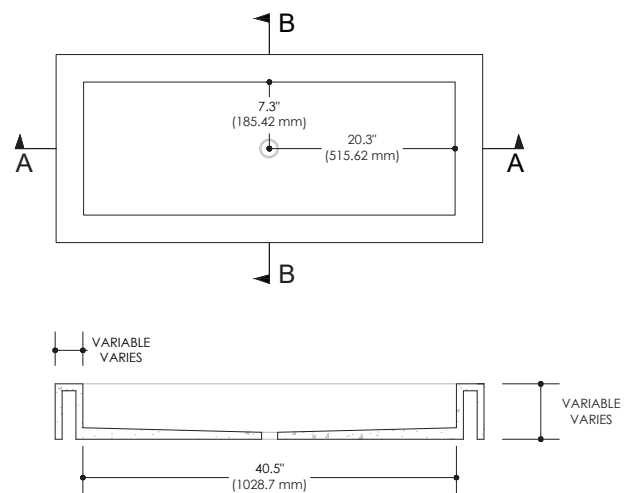

BELLY

COUNTERTOP SINK

FEATURES

- Custom counter size
- Cavity size not customizable:
40.50" X 14.50" X 4.3"
- Wall or countertop faucet

SPECIFICATIONS

- Artisanal products made locally
- 20 to 30 % of cement replaced by glass
- Recycled and reuse of aggregate and other concrete product.
- Recyclable products-Complies with the standards : CSA, A23.1/A23.2, A23.3, A23.4 & A3000
- Measurements and colors may vary by +/- 1/8" (3 mm)
- 5 year warranty

PLUMBING

The drain opening is standard with 1 3/4" piping.
All our sinks and basins are designed without an overflow

SECTION A

SECTION B

1 888 500.2580
info@CygneBeton.com
—
CygneBeton.com

Partner of the APDIQ 
Partner of Les Elles de la Construction 
License RBQ : 5723-3975-01
Member : Concrete Countertop Institute 
Handmade- Montreal (QC) Canada