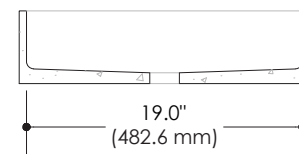

A SUSTAINABLE CHOICE

Beyond the uniqueness and elegance of our products, choosing us is to make a gesture in favor of the environment and the sustainable economy. All Cygne béton products are eco-responsible because we promote:

SECTION A