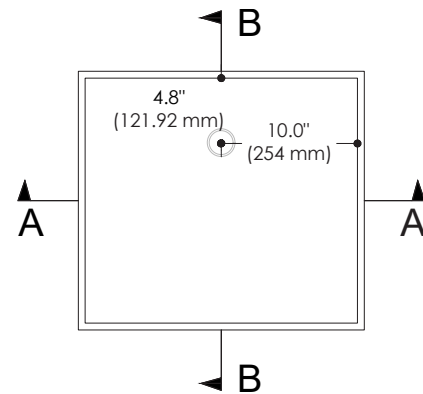

A SUSTAINABLE CHOICE

Beyond the uniqueness and elegance of our products, choosing us is to make a gesture in favor of the environment and the sustainable economy. All Cygne béton products are eco-responsible because we promote: