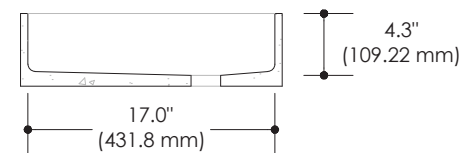

SECTION B

SUNNY

BASIN

FEATURES

- Weight – 36 lbs
- Overall size : 20.00" X 18.00" X 5.00"
- Cavity size : 19.00" X 17.00" X 4.3"
- Wall or countertop faucet

SPECIFICATIONS

- -Artisanal products made locally
- -20 to 30 % of cement replaced by glass
- -Recycled and reuse of aggregate and other concrete product.
- -Recyclable products-Complies with the standards : CSA, A23.1/A23.2, A23.3, A23.4 & A3000
- -Measurements and colors may vary by +/- 1/8" (3 mm)
- -5 year warranty

PLUMBING

The drain opening is standard with 1 3/4" piping. All our sinks and basins are designed without an overflow