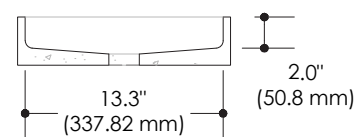

LUCE

BASIN

FEATURES

- Weight – 36 lbs
- Overall size : 24.3" x 14.3" x 3.00"
- Cavity size : 23.3" x 13.3" x 2"
- Wall or countertop faucet

SPECIFICATIONS

- Artisanal products made locally
- 20 to 30 % of cement replaced by glass
- Recycled and reuse of aggregate and other concrete product.
- Recyclable products-Complies with the standards : CSA, A23.1/A23.2, A23.3, A23.4 & A3000
- Measurements and colors may vary by +/- 1/8" (3 mm)
- 5 year warranty

PLUMBING

The drain opening is standard with 1 3/4" piping. All our sinks and basins are designed without an overflow

SECTION A

SECTION B

1 888 500.2580
 info@CygneBeton.com
 —
 CygneBeton.com

Partner of the APDIQ 
 Partner of Les Elles de la Construction 
 License RBQ : 5723-3975-01
 Member : Concrete Countertop Institute 
 Handmade- Montreal (QC) Canada