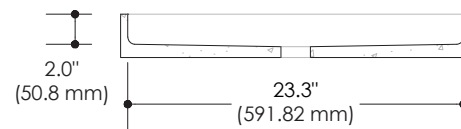

LUCE

BASIN

FEATURES

- Weight – 36 lbs
- Overall size : 24.3" x 14.3" x 3.00"
- Cavity size : 23.3" x 13.3" x 2"
- Wall or countertop faucet

SPECIFICATIONS

- Artisanal products made locally
- 20 to 30 % of cement replaced by glass
- Recycled and reuse of aggregate and other concrete product.
- Recyclable products-Complies with the standards : CSA, A23.1/A23.2, A23.3, A23.4 & A3000
- Measurements and colors may vary by +/- 1/8" (3 mm)
- 5 year warranty

PLUMBING

The drain opening is standard with 1 3/4" piping. All our sinks and basins are designed without an overflow

SECTION A

SECTION B

1 888 500.2580
 info@CygneBeton.com
 —
 CygneBeton.com

Partner of the APDIQ 
 Partner of Les Elles de la Construction 
 License RBQ : 5723-3975-01
 Member : Concrete Countertop Institute 
 Handmade- Montreal (QC) Canada