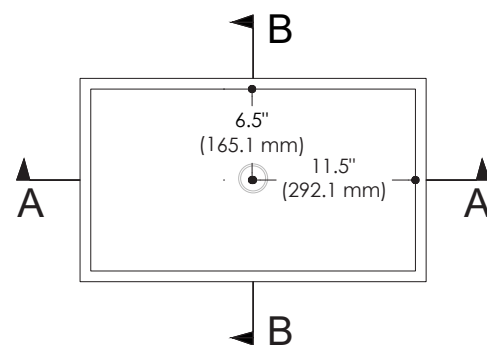

LUCE

BASIN

FEATURES

- Weight – 36 lbs
- Overall size : 24.3" x 14.3" x 3.00"
- Cavity size : 23.3" x 13.3" x 2"
- Wall or countertop faucet

SPECIFICATIONS

- Artisanal products made locally
- 20 to 30 % of cement replaced by glass
- Recycled and reuse of aggregate and other concrete product.
- Recyclable products-Complies with the standards : CSA, A23.1/A23.2, A23.3, A23.4 & A3000
- Measurements and colors may vary by +/- 1/8" (3 mm)
- 5 year warranty

PLUMBING

The drain opening is standard with 1 3/4" piping. All our sinks and basins are designed without an overflow

SECTION A

SECTION B

1 888 500.2580
 info@CygneBeton.com
 —
 CygneBeton.com

Partner of the APDIQ 
 Partner of Les Elles de la Construction 
 License RBQ : 5723-3975-01
 Member : Concrete Countertop Institute 
 Handmade- Montreal (QC) Canada