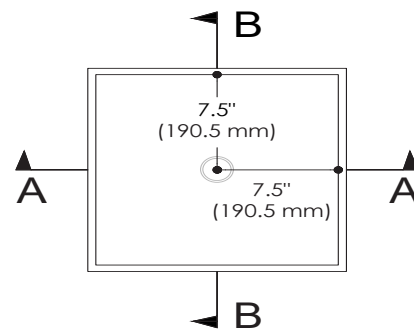

A SUSTAINABLE CHOICE

Beyond the uniqueness and elegance of our products, choosing us is to make a gesture in favor of the environment and the sustainable economy. All Cygne béton products are eco-responsible*

LIBERTY

BASIN

FEATURES

- Weight – 22 lbs
- Overall size : 16.00" X 16.00" X 4.8"
- Cavity size : 14.5" X 14.5" X 3.5"
- Wall or countertop faucet

SPECIFICATIONS

- -Artisanal products made locally
- -20 to 30 % of cement replaced by glass
- -Recycled and reuse of aggregate and other concrete product.
- -Recyclable products-Complies with the standards : CSA, A23.1/A23.2, A23.3, A23.4 & A3000
- -Measurements and colors may vary by +/- 1/8" (3 mm)
- -5 year warranty

PLUMBING

The drain opening is standard with 1 3/4" piping. All our sinks and basins are designed without an overflow

SECTION A