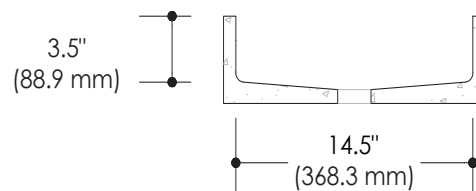

LIBERTY

BASIN

FEATURES

- Weight – 22 lbs
- Overall size : 16.00" X 16.00" X 4.8"
- Cavity size : 14.5" X 14.5" X 3.5"
- Wall or countertop faucet

SPECIFICATIONS

- Artisanal products made locally
- 20 to 30 % of cement replaced by glass
- Recycled and reuse of aggregate and other concrete product.
- Recyclable products-Complies with the standards : CSA, A23.1/A23.2, A23.3, A23.4 & A3000
- Measurements and colors may vary by +/- 1/8" (3 mm)
- 5 year warranty

PLUMBING

The drain opening is standard with 1 3/4" piping. All our sinks and basins are designed without an overflow

SECTION A

SECTION B

1 888 500.2580
 info@CygneBeton.com
 —
 CygneBeton.com

Partner of the APDIQ 
 Partner of Les Elles de la Construction 
 License RBQ : 5723-3975-01
 Member : Concrete Countertop Institute 
 Handmade- Montreal (QC) Canada