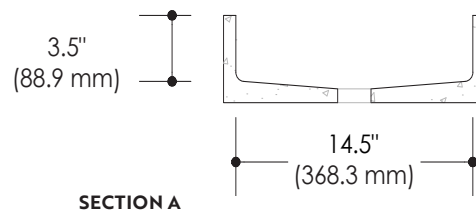

A SUSTAINABLE CHOICE

Beyond the uniqueness and elegance of our products, choosing us is to make a gesture in favor of the environment and the sustainable economy. All Cygne béton products are eco-responsible*

LIBERTY

BASIN

FEATURES

- Weight – 22 lbs
- Overall size : 16.00" X 16.00" X 4.8"
- Cavity size : 14.5" X 14.5" X 3.5"
- Wall or countertop faucet

SPECIFICATIONS

- -Artisanal products made locally
- -20 to 30 % of cement replaced by glass
- -Recycled and reuse of aggregate and other concrete product.
- -Recyclable products-Complies with the standards : CSA, A23.1/A23.2, A23.3, A23.4 & A3000
- -Measurements and colors may vary by +/- 1/8" (3 mm)
- -5 year warranty

PLUMBING

The drain opening is standard with 1 3/4" piping. All our sinks and basins are designed without an overflow

SECTION A