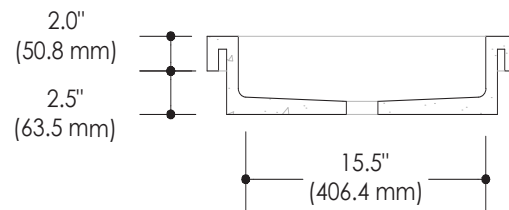

SECTION B

1 888 500.2580
info@CygneBeton.com
—
CygneBeton.com

Partner of the APDIQ
Partner of Les Elles de la Construction
License RBQ : 5723-3975-01
Member : Concrete Countertop Institute
Handmade- Montreal (QC) Canada