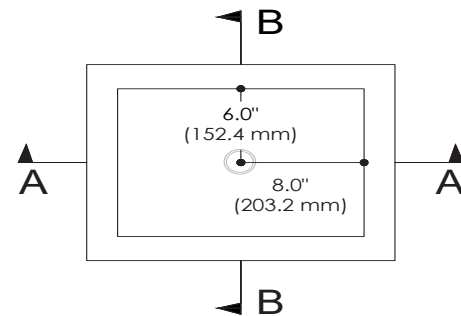

SECTION B

1 888 500.2580
info@CygneBeton.com
—
CygneBeton.com

Partner of the APDIQ
Partner of Les Elles de la Construction
License RBQ : 5723-3975-01
Member : Concrete Countertop Institute
Handmade- Montreal (QC) Canada