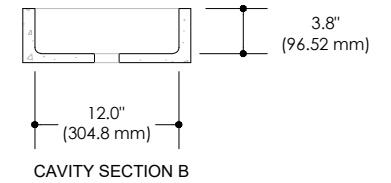

NOTES AND SPECIFICATIONS

Due to the intrinsic properties of concrete and the involved artisanal process, variations in color and pattern of the final product are to be expected.

Cygne Béton takes no responsibility for any dimensions taken by scaling directly on this drawing.

Dimensions are specified in inches (") and in millimeters (mm)

The drain opening is standard and compatible with 1 3/4" piping

All our sinks and basins are designed without an overflow

DIMENSIONS

L 16" (406.4 mm)	CODE	SKU000121
W 12" (304.8 mm)	WEIGHT	N/A
H 3.8" (96.52 mm)	BRACKETS	NOT INCLUDED
	DRAWN BY	MPR
	TOLERANCE	+/- 1/8" (3 mm)

**CYGNE
BETON**

1 888-500-2580
www.cygnebeton.com
RBQ-57233975-01
info@cygnebeton.com