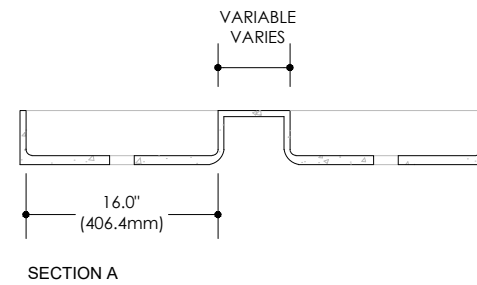

NOTES AND SPECIFICATIONS

Due to the intrinsic properties of concrete and the involved artisanal process, variations in color and pattern of the final product are to be expected.

Cygne Béton takes no responsibility for any dimensions taken by scaling directly on this drawing.

Dimensions are specified in inches (") and in millimeters (mm)

The drain opening is standard and compatible with 1 3/4" piping

All our sinks and basins are designed without an overflow

DIMENSIONS

L 16" (406.4 mm)	CODE	SKU000121
W 12" (304.8 mm)	WEIGHT	N/A
H 3.8" (96.52 mm)	BRACKETS	NOT INCLUDED
	DRAWN BY	MPR
	TOLERANCE	+/- 1/8" (3 mm)

**CYGNE
BETON**

1 888-500-2580
www.cygnebeton.com
RBQ-57233975-01
info@cygnebeton.com