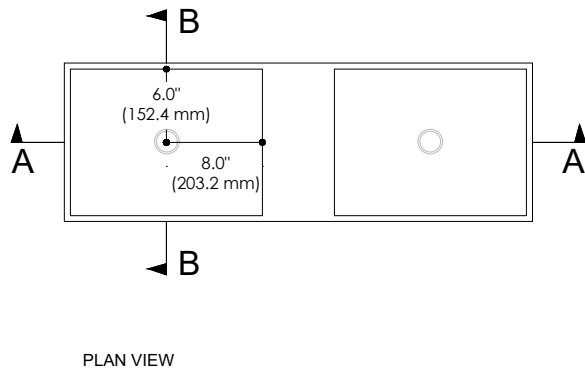

NOTES AND SPECIFICATIONS

Due to the intrinsic properties of concrete and the involved artisanal process, variations in color and pattern of the final product are to be expected.

Cygne Béton takes no responsibility for any dimensions taken by scaling directly on this drawing.

Dimensions are specified in inches (") and in millimeters (mm)

The drain opening is standard and compatible with 1 3/4" piping

All our sinks and basins are designed without an overflow

DIMENSIONS

L 16" (406.4 mm)	CODE	SKU000121
W 12" (304.8 mm)	WEIGHT	N/A
H 3.8" (96.52 mm)	BRACKETS	NOT INCLUDED
	DRAWN BY	MPR
	TOLERANCE	+/- 1/8" (3 mm)

**CYGNE
BETON**

1 888-500-2580
www.cygnebeton.com
RBQ-57233975-01
info@cygnebeton.com