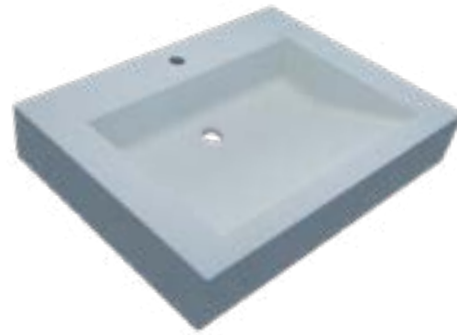

**CYGNE
BETON**

Naturally elegant!

VITALITY

COUNTERTOP SINK

LIGNE **CYGNE**
Custom-Crafted

COLLECTION
FINE PLUMBING

A SUSTAINABLE CHOICE

Beyond the uniqueness and elegance of our products, choosing us is to make a gesture in favor of the environment and the sustainable economy. All Cygne béton products are eco-responsible*

VITALITY

COUNTERTOP SINK

FEATURES

Custom counter size:

Cavity size not customizable:

23.3" X 15" X 4.50"

Wall or countertop faucet

SPECIFICATIONS

PLUMBING

The drain opening is standard with 1 3/4" piping. All our sinks and basins are designed without an overflow.

SECTION A

SECTION B

1 888 500.2580
 info@CygneBeton.com
 —
 CygneBeton.com

Partner of the APDIQ 
 Partner of Les Elles de la Construction 
 License RBQ : 5723-3975-01
 Member : Concrete Countertop Institute 
 Handmade- Montreal (QC) Canada