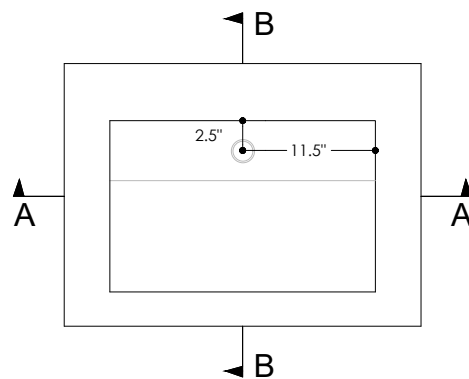

A SUSTAINABLE CHOICE

Beyond the uniqueness and elegance of our products, choosing us is to make a gesture in favor of the environment and the sustainable economy. All Cygne béton products are eco-responsible*

VITALITY

COUNTERTOP SINK

FEATURES

Custom counter size:

Cavity size not customizable:

23.3" X 15" X 4.50"

Wall or countertop faucet

SPECIFICATIONS

- -Artisanal products made locally
- -20 to 30 % of cement replaced by glass
- -Recycled and reuse of aggregate and other concrete product.
- -Recyclable products-Complies with the standards : CSA, A23.1/A23.2, A23.3, A23.4 & A3000
- -Measurements and colors may vary by +/- 1/8" (3 mm)
- -5 year warranty

PLUMBING

The drain opening is standard with 1 3/4" piping. All our sinks and basins are designed without an overflow.

1 888 500.2580
info@CygneBeton.com
—
CygneBeton.com

Partner of the APDIQ
Partner of Les Elles de la Construction
License RBQ : 5723-3975-01
Member : Concrete Countertop Institute
Handmade- Montreal (QC) Canada