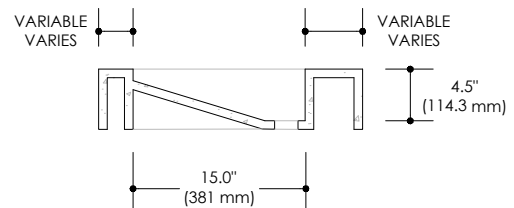

SECTION A

SECTION B

1 888 500.2580
info@CygneBeton.com
—
CygneBeton.com

Partner of the APDIQ
Partner of Les Elles de la Construction
License RBQ : 5723-3975-01
Member : Concrete Countertop Institute
Handmade- Montreal (QC) Canada