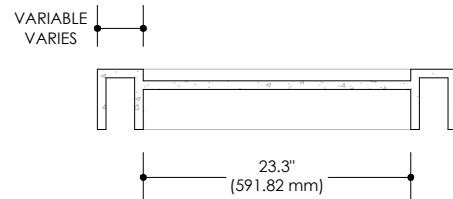

VITALITY

COUNTERTOP SINK

FEATURES

Custom counter size:

Cavity size not customizable:

23.3" X 15" X 4.50"

Wall or countertop faucet

SPECIFICATIONS

PLUMBING

The drain opening is standard with 1 3/4" piping. All our sinks and basins are designed without an overflow.

SECTION A

SECTION B

1 888 500.2580
 info@CygneBeton.com
 —
 CygneBeton.com

Partner of the APDIQ 
 Partner of Les Elles de la Construction 
 License RBQ : 5723-3975-01
 Member : Concrete Countertop Institute 
 Handmade- Montreal (QC) Canada